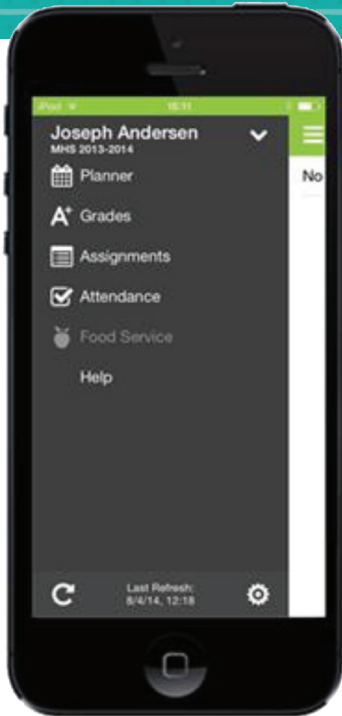

# Campus Mobile Portal for Parents and Students

Parents and students can now access their Campus Portal information on Android and iOS devices using the Campus Mobile Portal app.

## Daily Planner

View today's schedule and assignments due for each class.